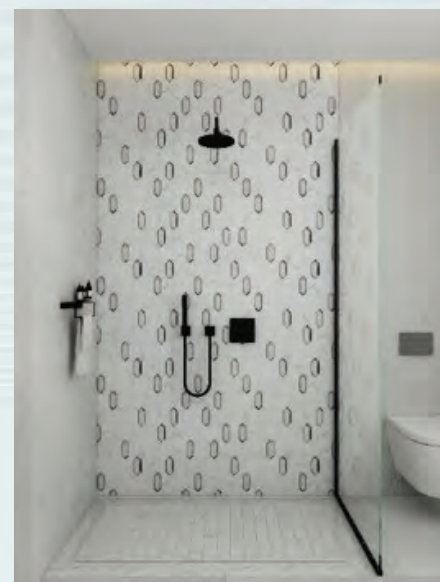

L'Amour™ recycled glass mosaic from Emser Tile